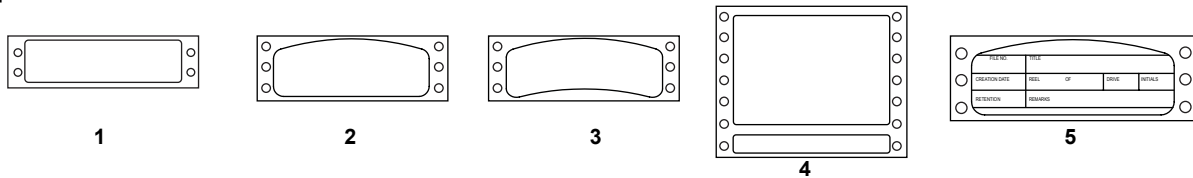

Pinfeed Labels

Tape Reel • 50lb Latex Face Stock • One Across • Rem Adhesive • Perfed

Repeat Depth	Image #	Item #	Width (in.)	Depth (in.)	Carrier Width (in.)	Fold Depth	Labels/ Carton	Carton Wt. lbs
1"	1	170357	3-1/2	15/16	4-1/4	12	5,000	5.3
1-1/2"	1	170201	3-1/2	1-7/16	4-1/4	12	5,000	8.2
	2	170458	3-7/8	1-7/16	4-3/4	12	5,000	8.4
	5	170100	3-7/8	1-7/16	4-3/4	12	5,000	8.4
2"	1	170403	4	1-7/16	4-3/4	12	5,000	8.9
	3	170504	3-7/8	1-3/4	4-3/4	12	5,000	10.8
3-1/2"	1	170256	4	1-15/16	4-3/4	12	5,000	12.1
	4	170302	3-3/4	2-7/8	4-1/4	10-1/2	2,500	8.7
with 3/8" tab								

Media • 50lb Smudgeproof White Face Stock • One Across • Perm Adhesive • Perfed